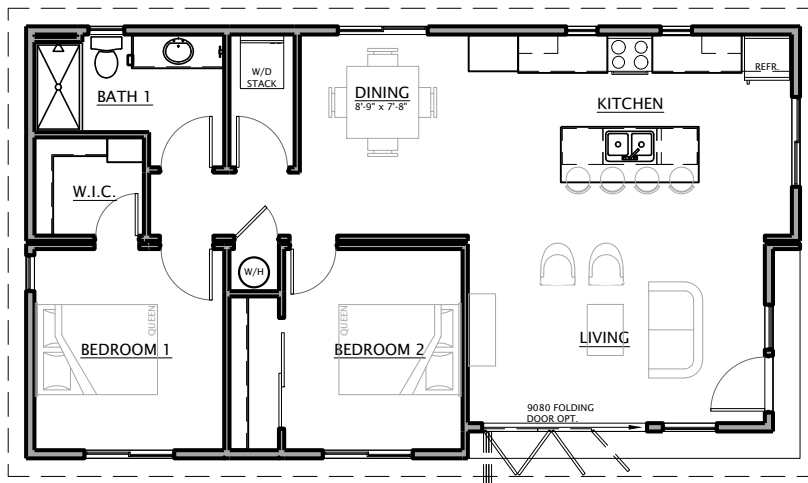

## MORADA 1000 - FLOOR PLAN - OPTIONS

© IRONTOWN MODULAR

## MORADA 1000 - FLOOR PLAN - STANDARD

© IRONTOWN MODULAR

INFORMATION	
Floor Area:	989 SQ. FT.
Overall Dimensions:	43'-0" x 24'-0"
1-2 Bedroom	1-2 Bath