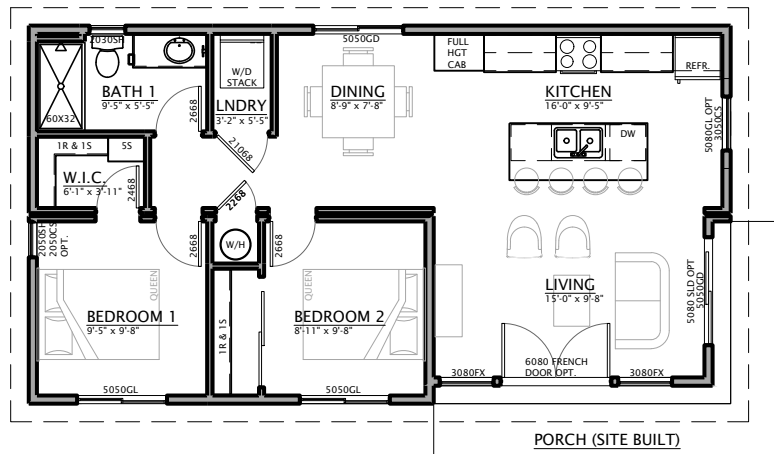

MORADA - FLOOR PLAN - OPTIONS

© IRONTOWN MODULAR

MORADA - FLOOR PLAN - STANDARD

© IRONTOWN MODULAR

INFORMATION

Floor Area:	793 SQ. FT.
Overall Dimensions:	39'-0" x 21'-0"
1-2 Bedroom	1-2 Bath