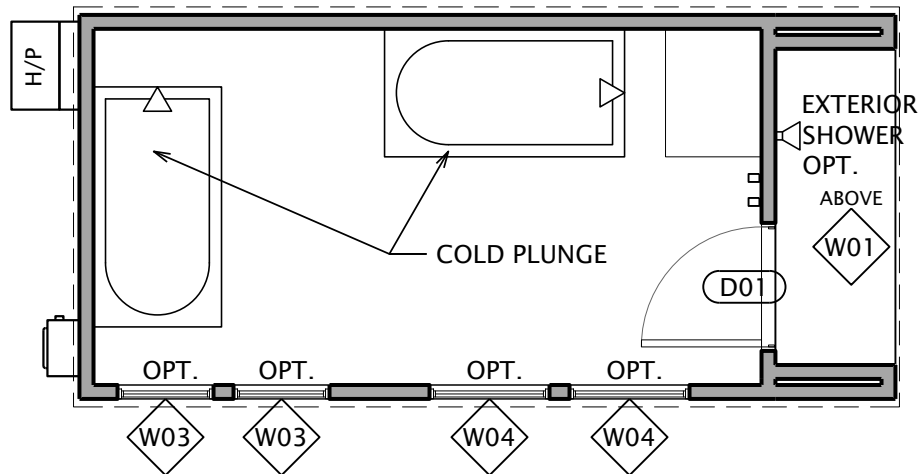

SC1000 - COMMERCIAL SAUNA

© IRONTOWN MODULAR

PC1000 - COMMERCIAL PLUNGE

© IRONTOWN MODULAR

INFORMATION	
Sauna Floor Area:	116 SQ. FT.
Sauna Dimensions:	8'-0" x 17'-0"
Wellness Floor Area:	116 SQ. FT.
Wellness Dimensions:	8'-0" x 17'-0"