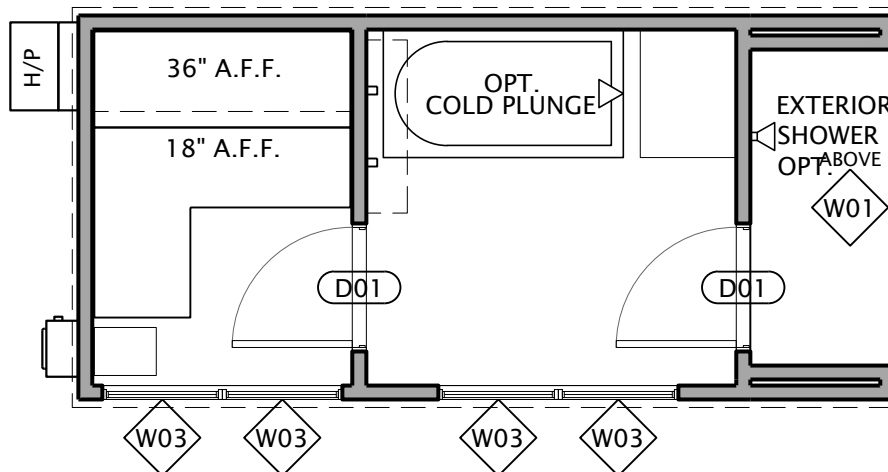

MYSA SAUNA - STANDARD

© IRONTOWN MODULAR

MYSA WELLNESS - STANDARD

© IRONTOWN MODULAR

INFORMATION	
Sauna Floor Area:	48 SQ. FT.
Sauna Dimensions:	8'-0" x 9'-0"
Wellness Floor Area:	112 SQ. FT.
Wellness Dimensions:	8'-0" x 17'-0"