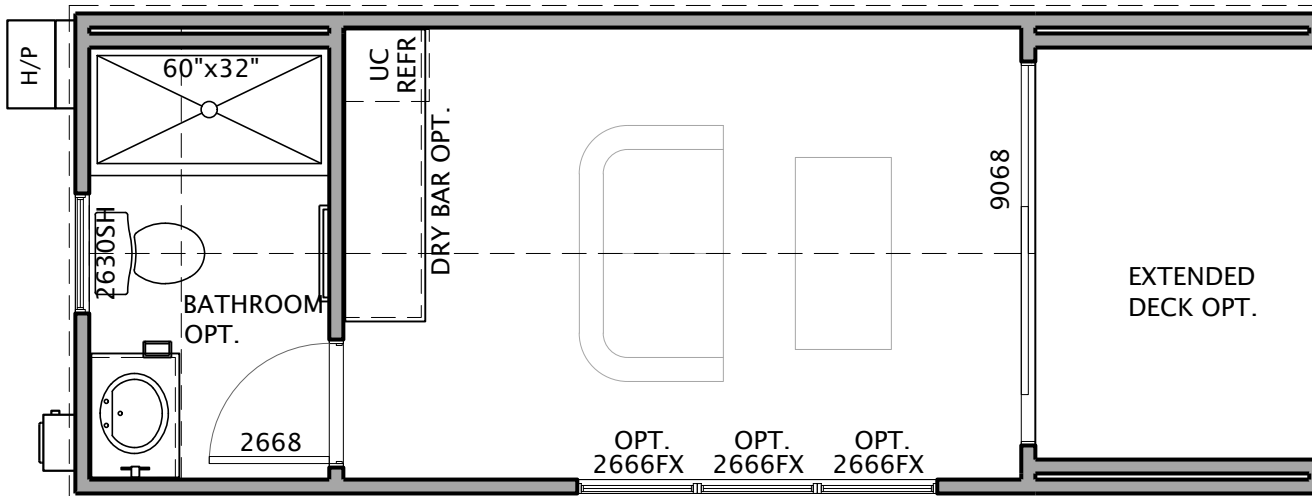

MYSA 200 - STANDARD

© IRONTOWN MODULAR

MYSA 200 - OPTIONS

© IRONTOWN MODULAR

INFORMATION

Floor Area: 200 SQ. FT.

Overall Dimensions: 20'-0" x 10'-0"