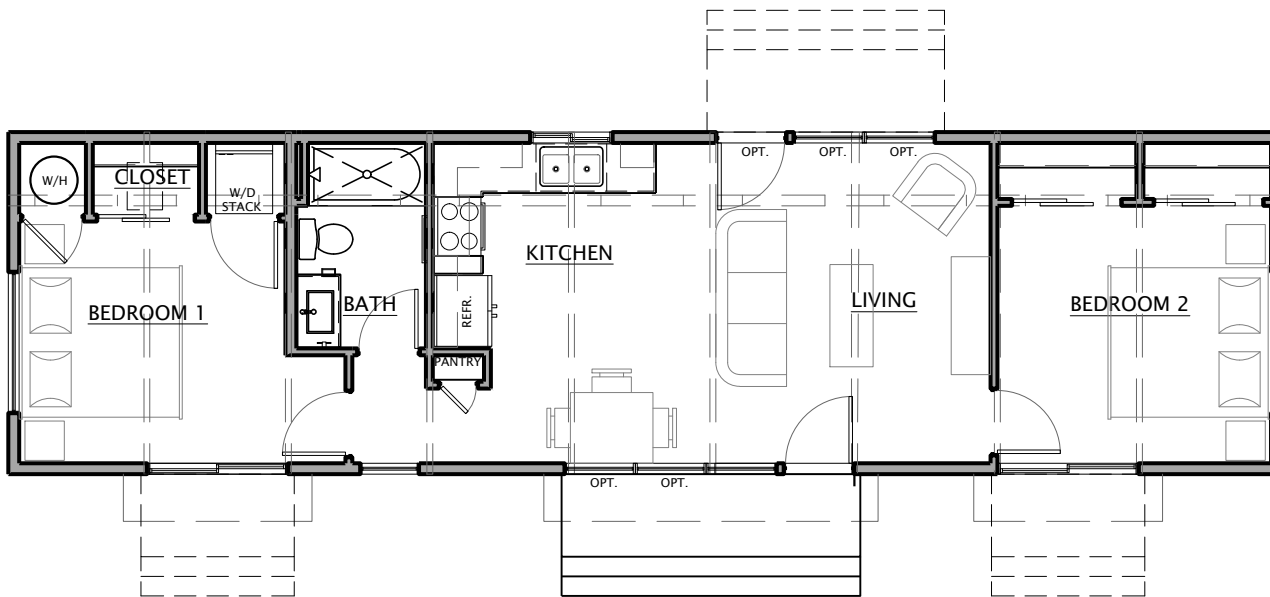

TORREY FLATS - FLOOR PLAN
 © IRONTOWN MODULAR

INFORMATION	
Floor Area:	696 SQ. FT.
Overall Dimensions:	48'-0" x 14'-6"
1 Bedroom	1 Bath

TORREY FLATS - FLOOR PLAN

© IRONTOWN MODULAR

INFORMATION	
Floor Area:	783 SQ. FT.
Overall Dimensions:	54'-0" x 14'-6"
2 Bedroom	1 Bath