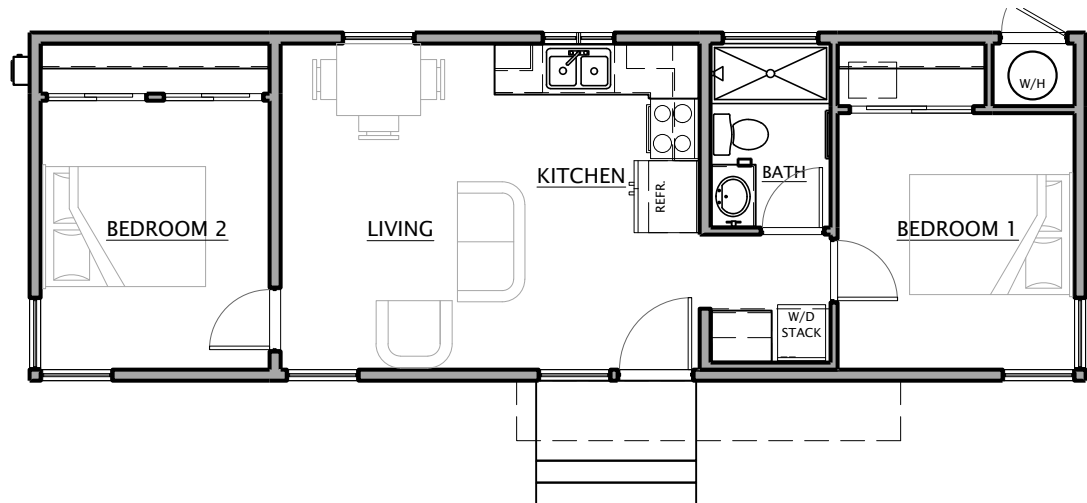

SLEDHAUS CABANA 2 - FLOOR PLAN - OPTIONS

© IRONTOWN MODULAR

SLEDHAUS CABANA 2 - FLOOR PLAN - STANDARD

© IRONTOWN MODULAR

INFORMATION	
Floor Area:	638 SQ. FT.
Overall Dimensions:	44'-0" x 14'-6"
2 Bedroom	1 Bath