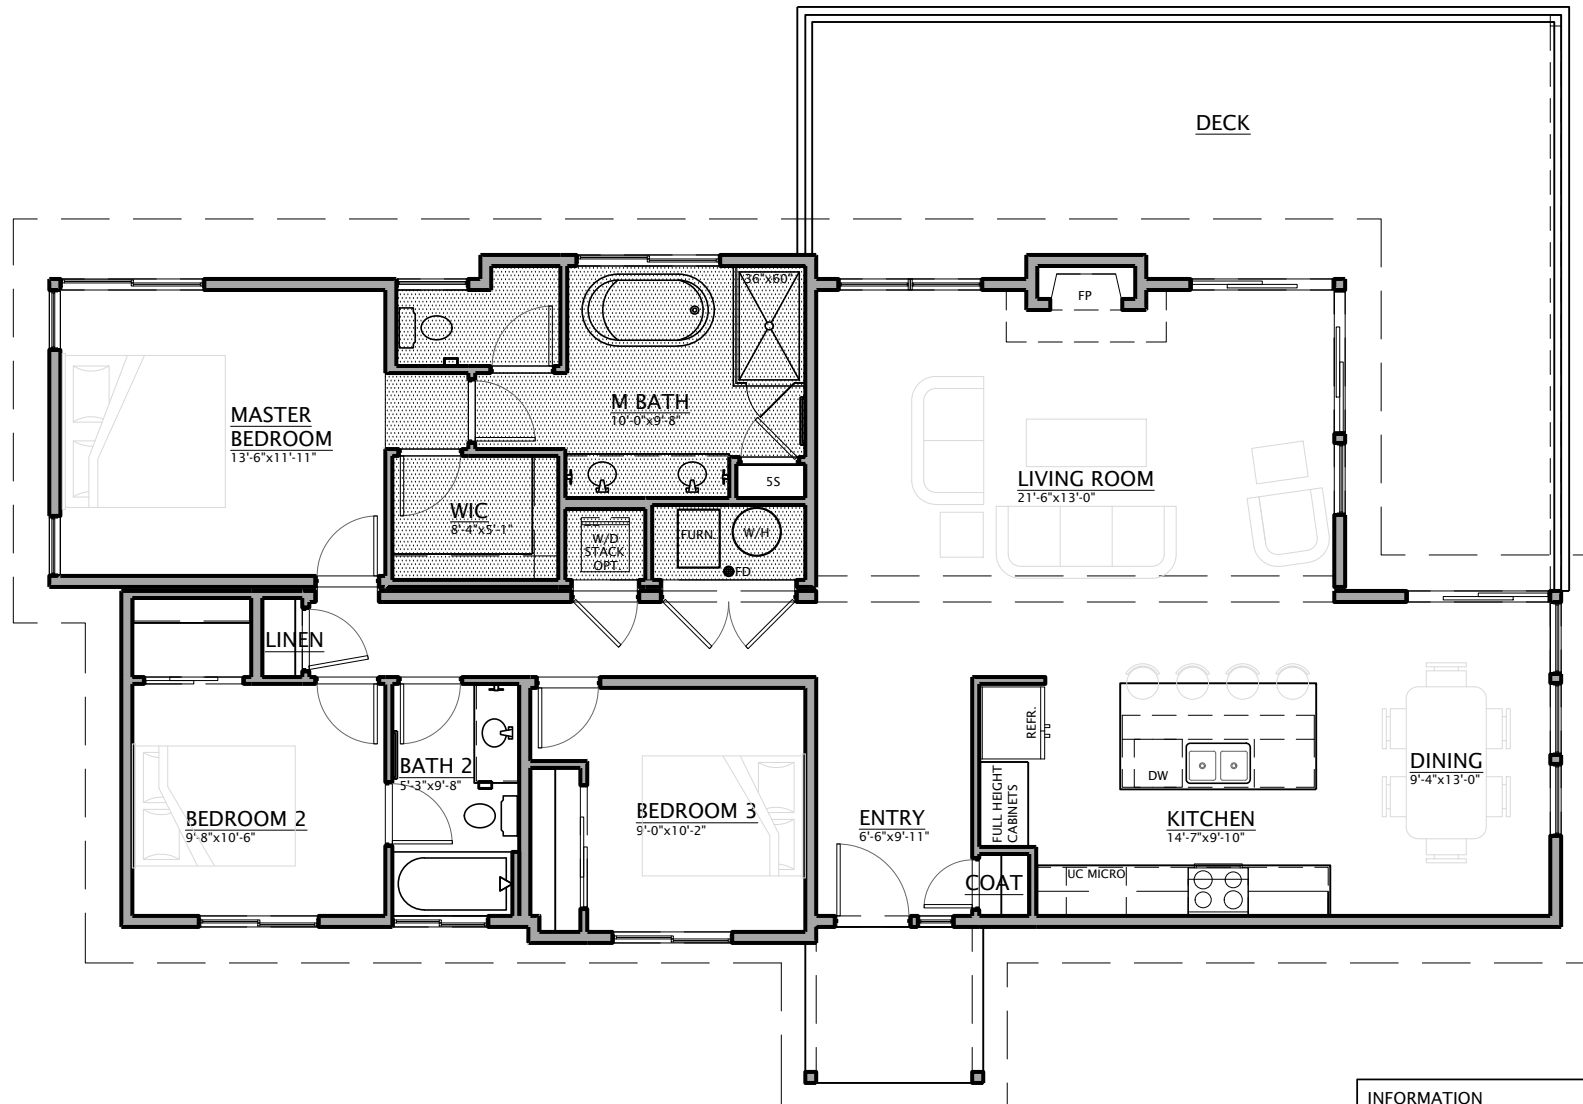

DONNER - FLOOR PLAN (LOWER LEVEL)

© IRONTOWN MODULAR

INFORMATION	
Floor Area:	3367 SQ. FT.
Overall Dimensions:	63'-0" x 38'-0"
4 Bedroom	3 1/2 Bath

DONNER - FLOOR PLAN (MAIN LEVEL)

© IRONTOWN MODULAR

INFORMATION	
Floor Area:	3367 SQ. FT.
Overall Dimensions:	63'-0" x 38'-0"
4 Bedroom	3 1/2 Bath

DONNER - FLOOR PLAN (SINGLE STORY)

© IRONTOWN MODULAR

INFORMATION	
Floor Area:	1564 SQ. FT.
Overall Dimensions:	63'-0" x 38'-0"
3 Bedroom	2 Bath