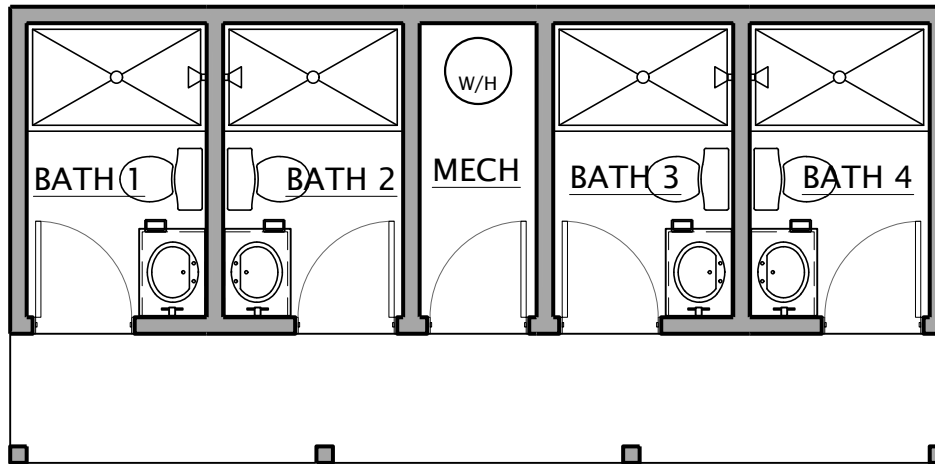

BATH HOUSE - FLOOR PLAN - OPTIONS

© IRONTOWN MODULAR

BATH HOUSE - FLOOR PLAN - STANDARD

© IRONTOWN MODULAR

INFORMATION	
Floor Area:	236 SQ. FT.
Overall Dimensions:	26'-0" x 12'-8"
0 Bedroom	4 Bath