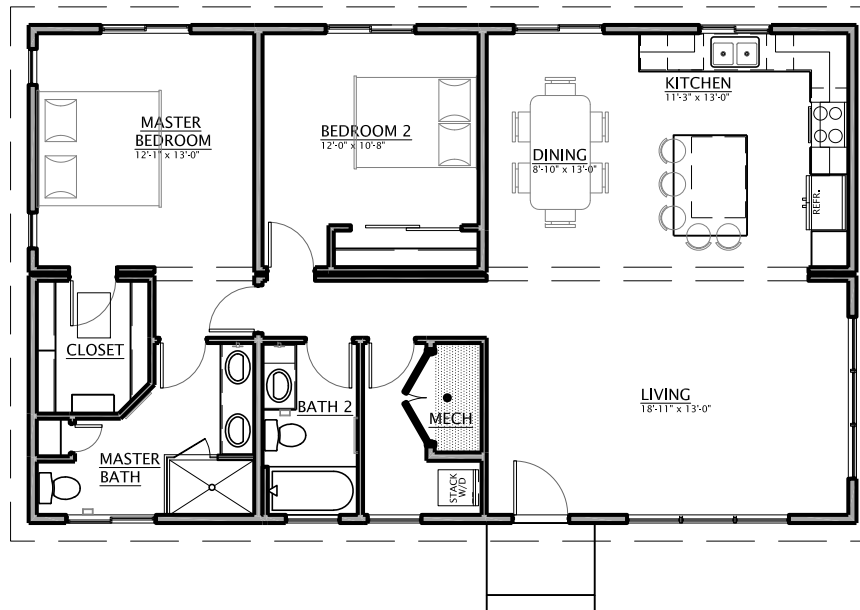

## SAN CONEJO - FLOOR PLAN - OPTIONS

© IRONTOWN MODULAR

## SAN CONEJO - FLOOR PLAN - STANDARD

© IRONTOWN MODULAR

INFORMATION	
Floor Area:	1273 SQ. FT.
Overall Dimensions:	46'-0" x 27'-8"
2 Bedroom	2 Bath