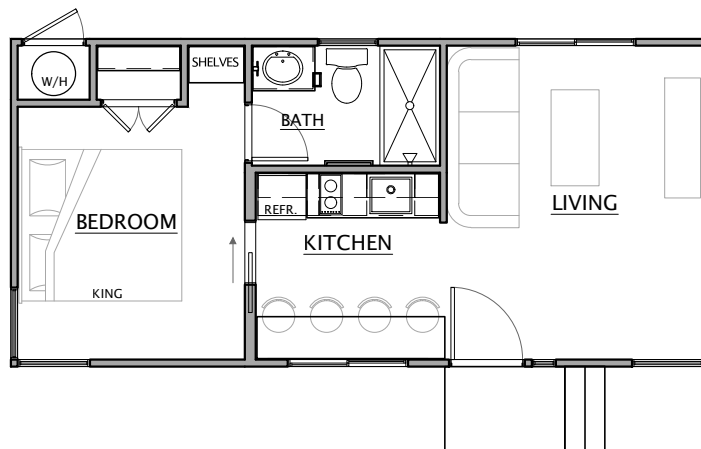

CABANA PMRV - FLOOR PLAN - OPTIONS

© IRONTOWN HOMES

INFORMATION

Floor Area: 399 SQ. FT.

Overall Dimensions: 29'-2" x 13'-8"
 With Deck Option: 35'-2" x 13'-8"

1 Bedroom

1 Bath

CABANA PMRV - FLOOR PLAN - STANDARD