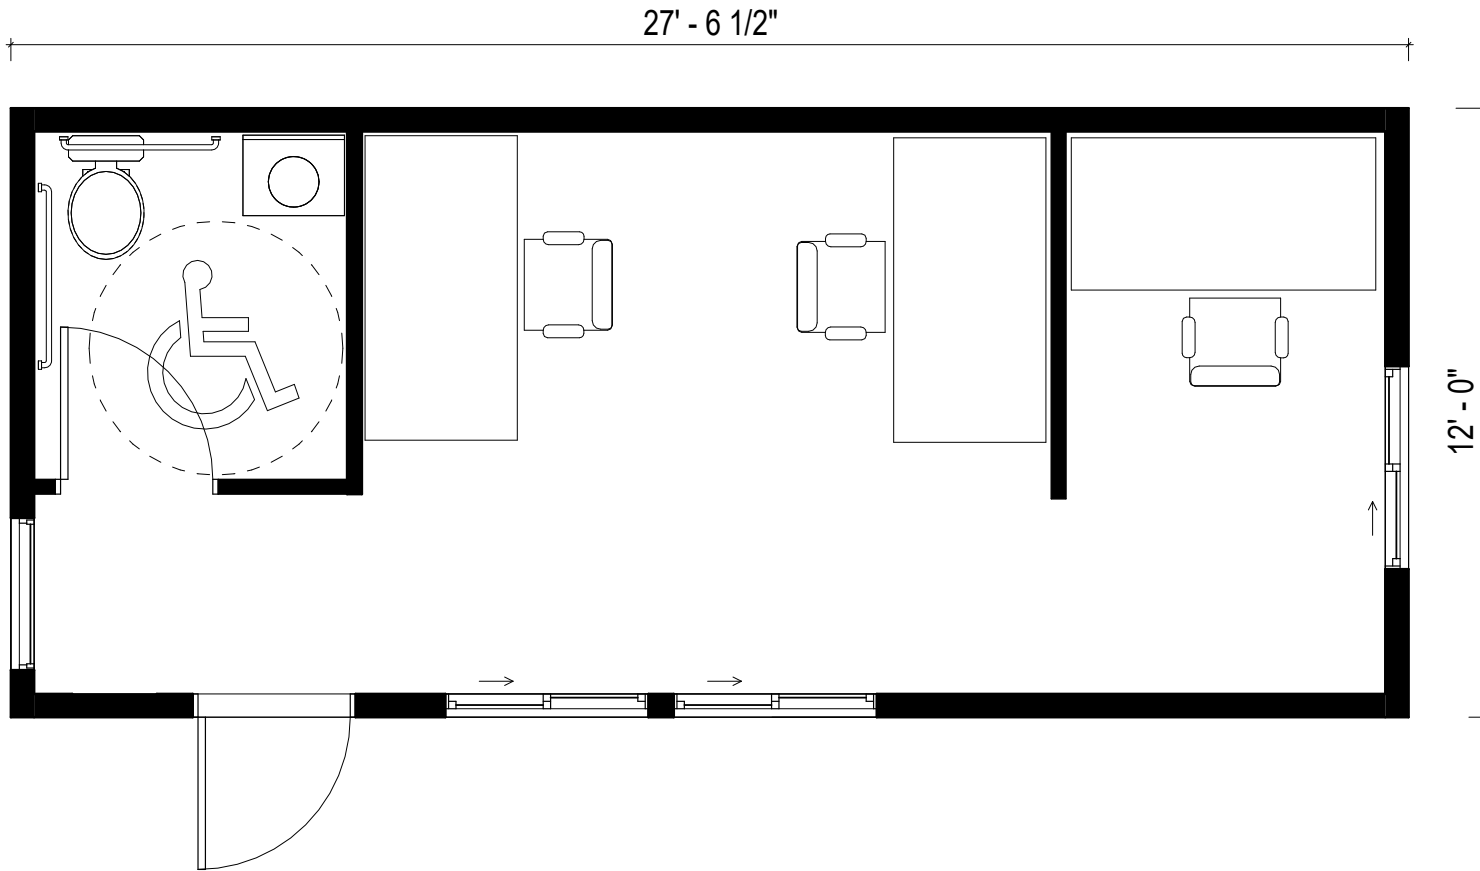

### INFORMATION

Floor Area: 330 SQ. FT.

Overall Dimensions: 27'-6½" x 12'-0"

Optional Interior Walls

### INFORMATION

Floor Area:	330 SQ. FT
Overall Dimensions:	27'-6 1/2" X 12'-6"
Optional:	42" Partition Wall