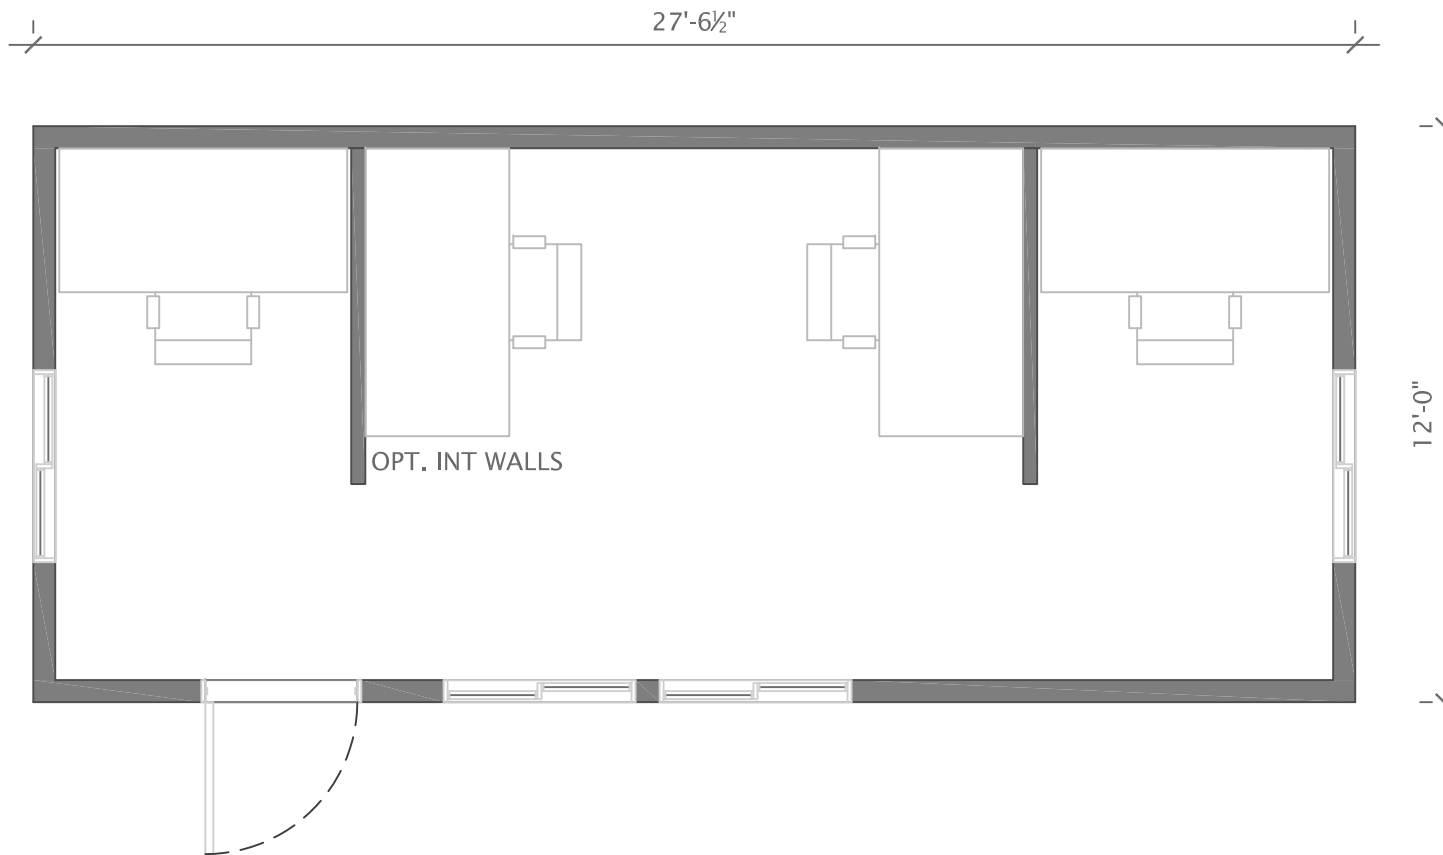

### INFORMATION

Floor Area: 330 SQ. FT.

Overall Dimensions: 27'-6½" x 12'-0"

Optional Interior Walls

### INFORMATION

Floor Area:	330 SQ. FT
Overall Dimensions:	27'-6 1/2" X 12'-6"
Optional:	42" Partition Wall