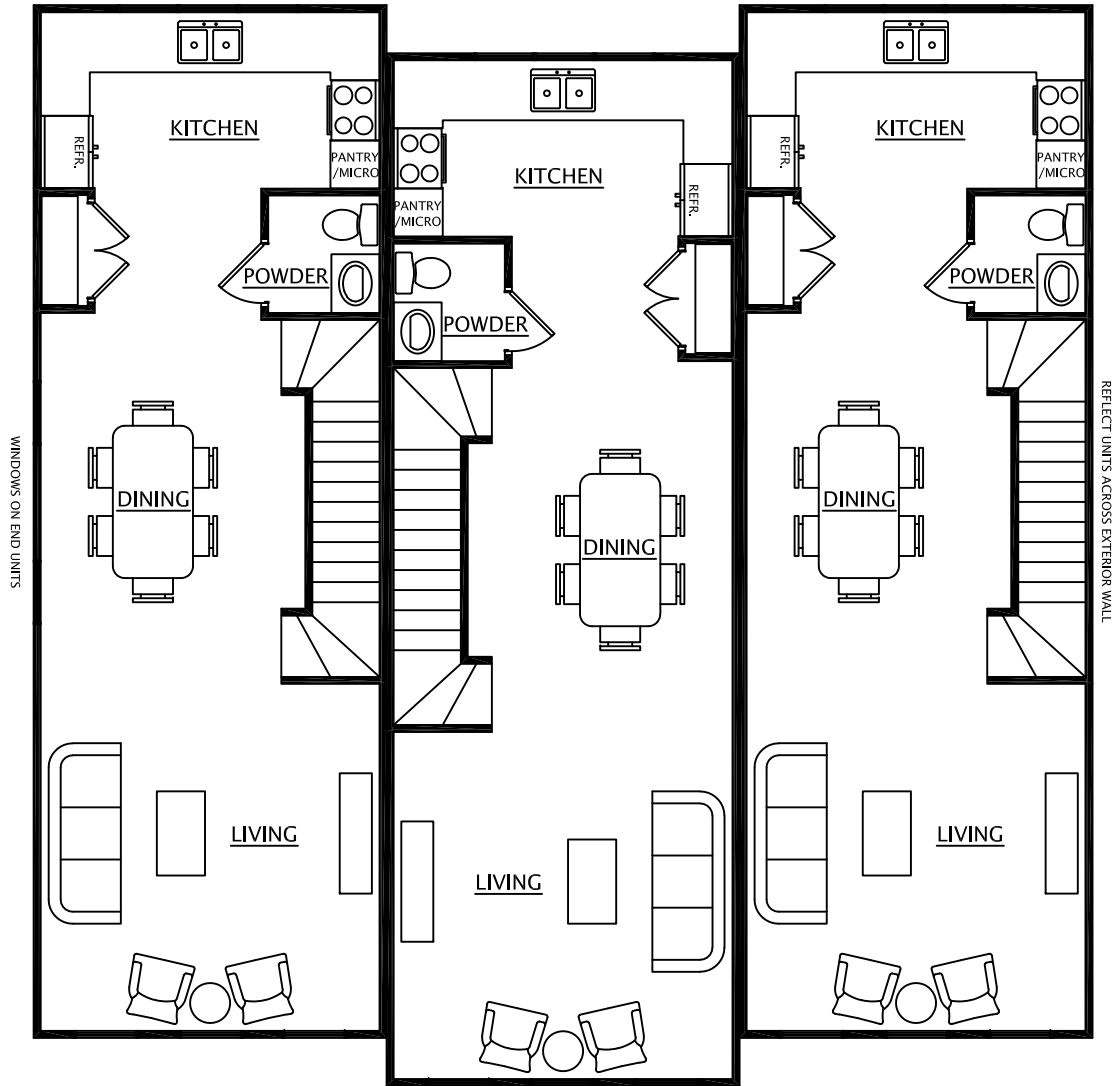

IDA - FLOOR PLAN
 © IRONTOWN MODULAR

INFORMATION	
Floor Area:	2,425 SQ. FT.
Overall Dimensions:	42'-11" x 14'-8"
2 Bedroom	2 1/2 Bath

IDA - FLOOR PLAN
 © IRONTOWN MODULAR

INFORMATION	
Floor Area:	2,425 SQ. FT.
Overall Dimenstons:	42'-11" x 14'-8"
2 Bedroom	2 1/2 Bath