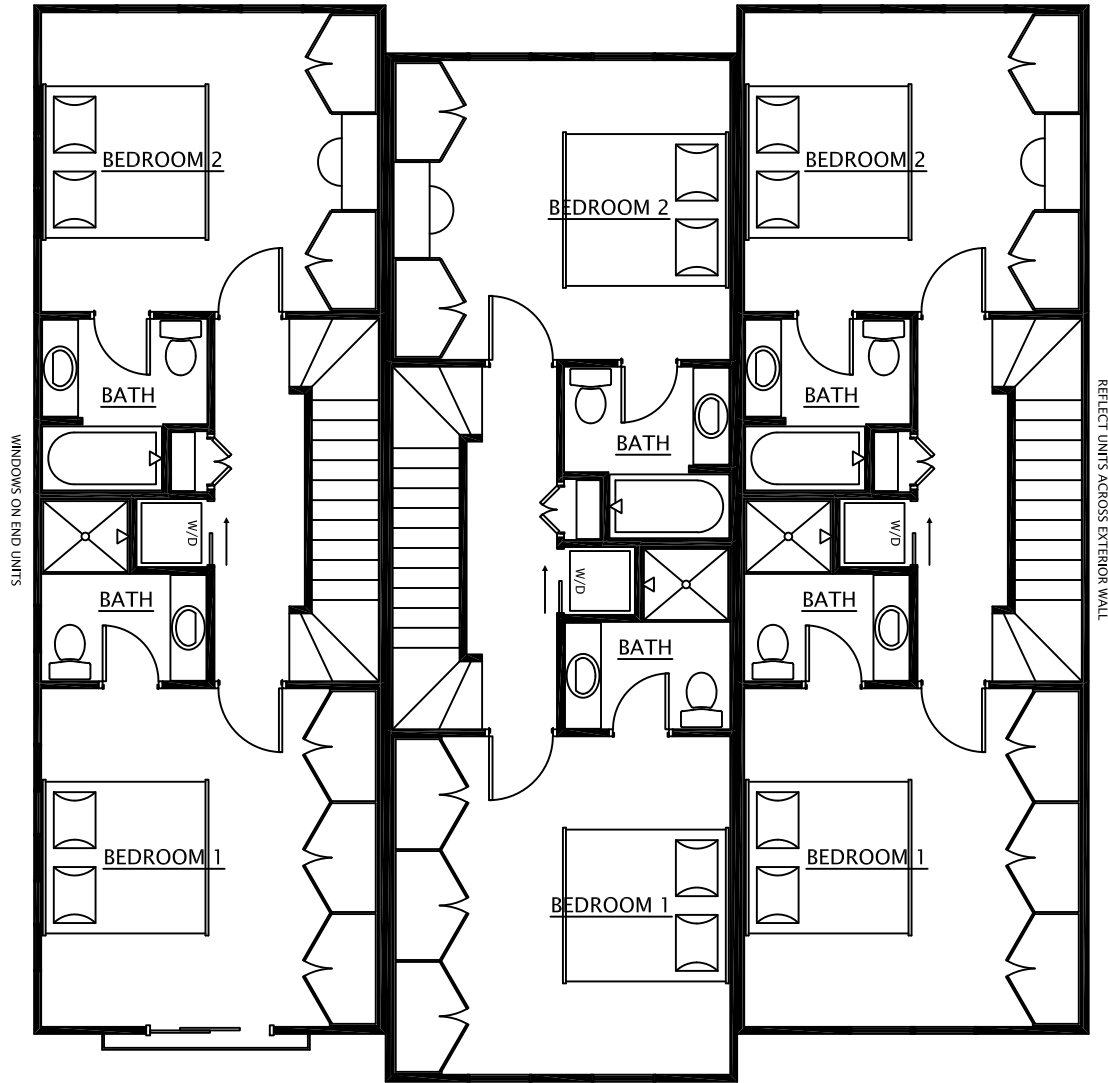

IDA - FLOOR PLAN
 © IRONTOWN MODULAR

INFORMATION	
Floor Area:	2,425 SQ. FT.
Overall Dimensions:	42'-11" x 14'-8"
2 Bedroom	2 1/2 Bath

IDA - FLOOR PLAN
 © IRONTOWN MODULAR

INFORMATION	
Floor Area:	2,425 SQ. FT.
Overall Dimenstons:	42'-11" x 14'-8"
2 Bedroom	2 1/2 Bath