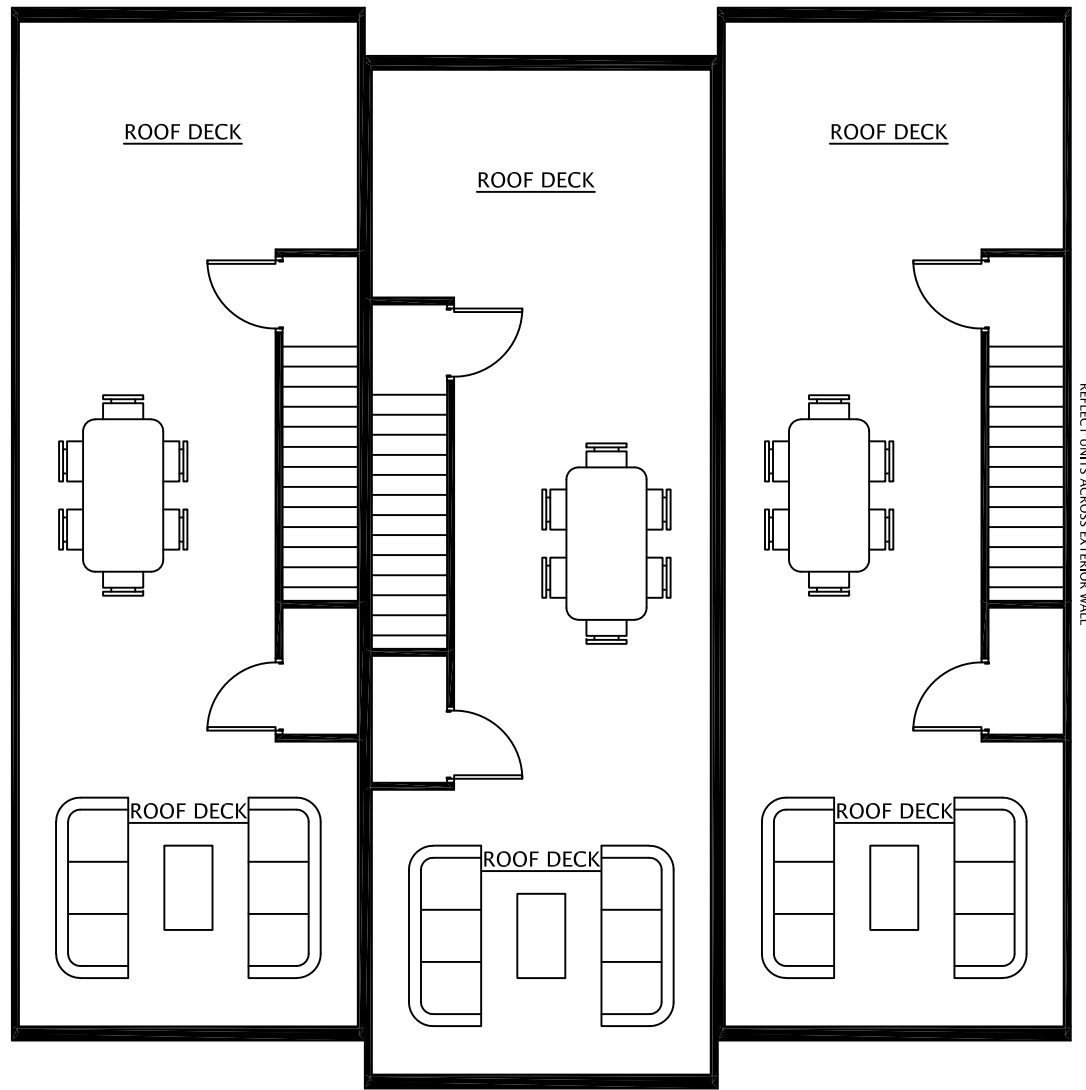

IDA - FLOOR PLAN
 © IRONTOWN MODULAR

INFORMATION	
Floor Area:	2,425 SQ. FT.
Overall Dimensions:	42'-11" x 14'-8"
2 Bedroom	2 1/2 Bath

IDA - FLOOR PLAN
 © IRONTOWN MODULAR

INFORMATION	
Floor Area:	2,425 SQ. FT.
Overall Dimenstons:	42'-11" x 14'-8"
2 Bedroom	2 1/2 Bath