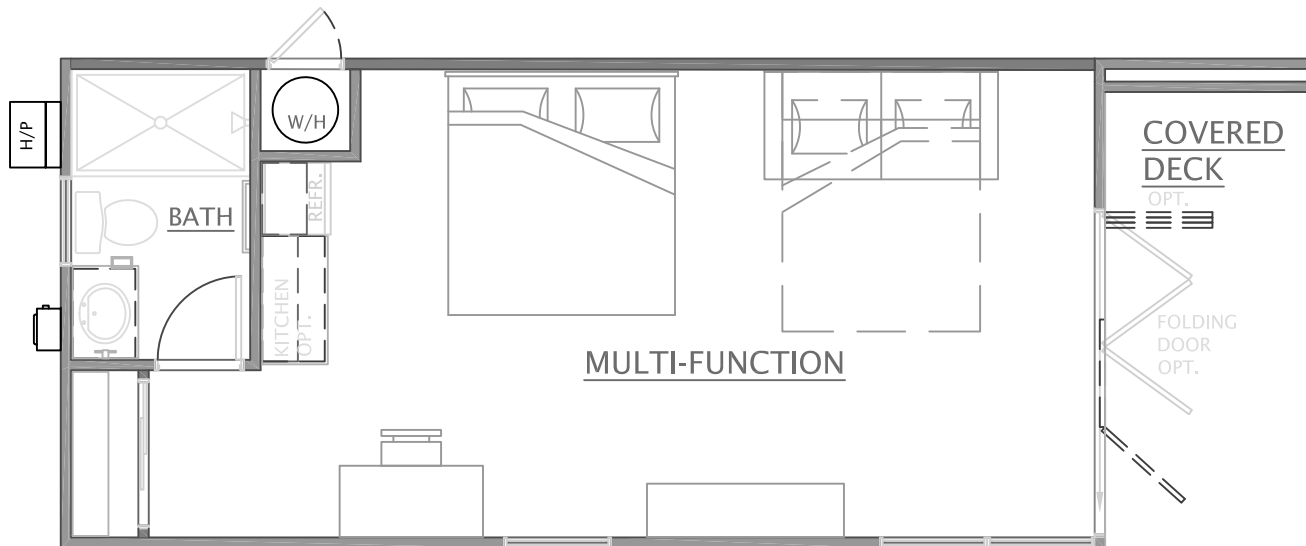

CABANA PMRV - ADVENTURE

© IRONTOWN HOMES

INFORMATION	
Floor Area:	339 SQ. FT.
Overall Dimensions:	29'-2" x 13'-8"
1 Bedroom	1 Bath

CABANA PMRV - ADVENTURE

© IRONTOWN HOMES

INFORMATION	
Floor Area:	339 SQ. FT.
Overall Dimensions:	29'-2" x 13'-8"
1 Bedroom	1 Bath