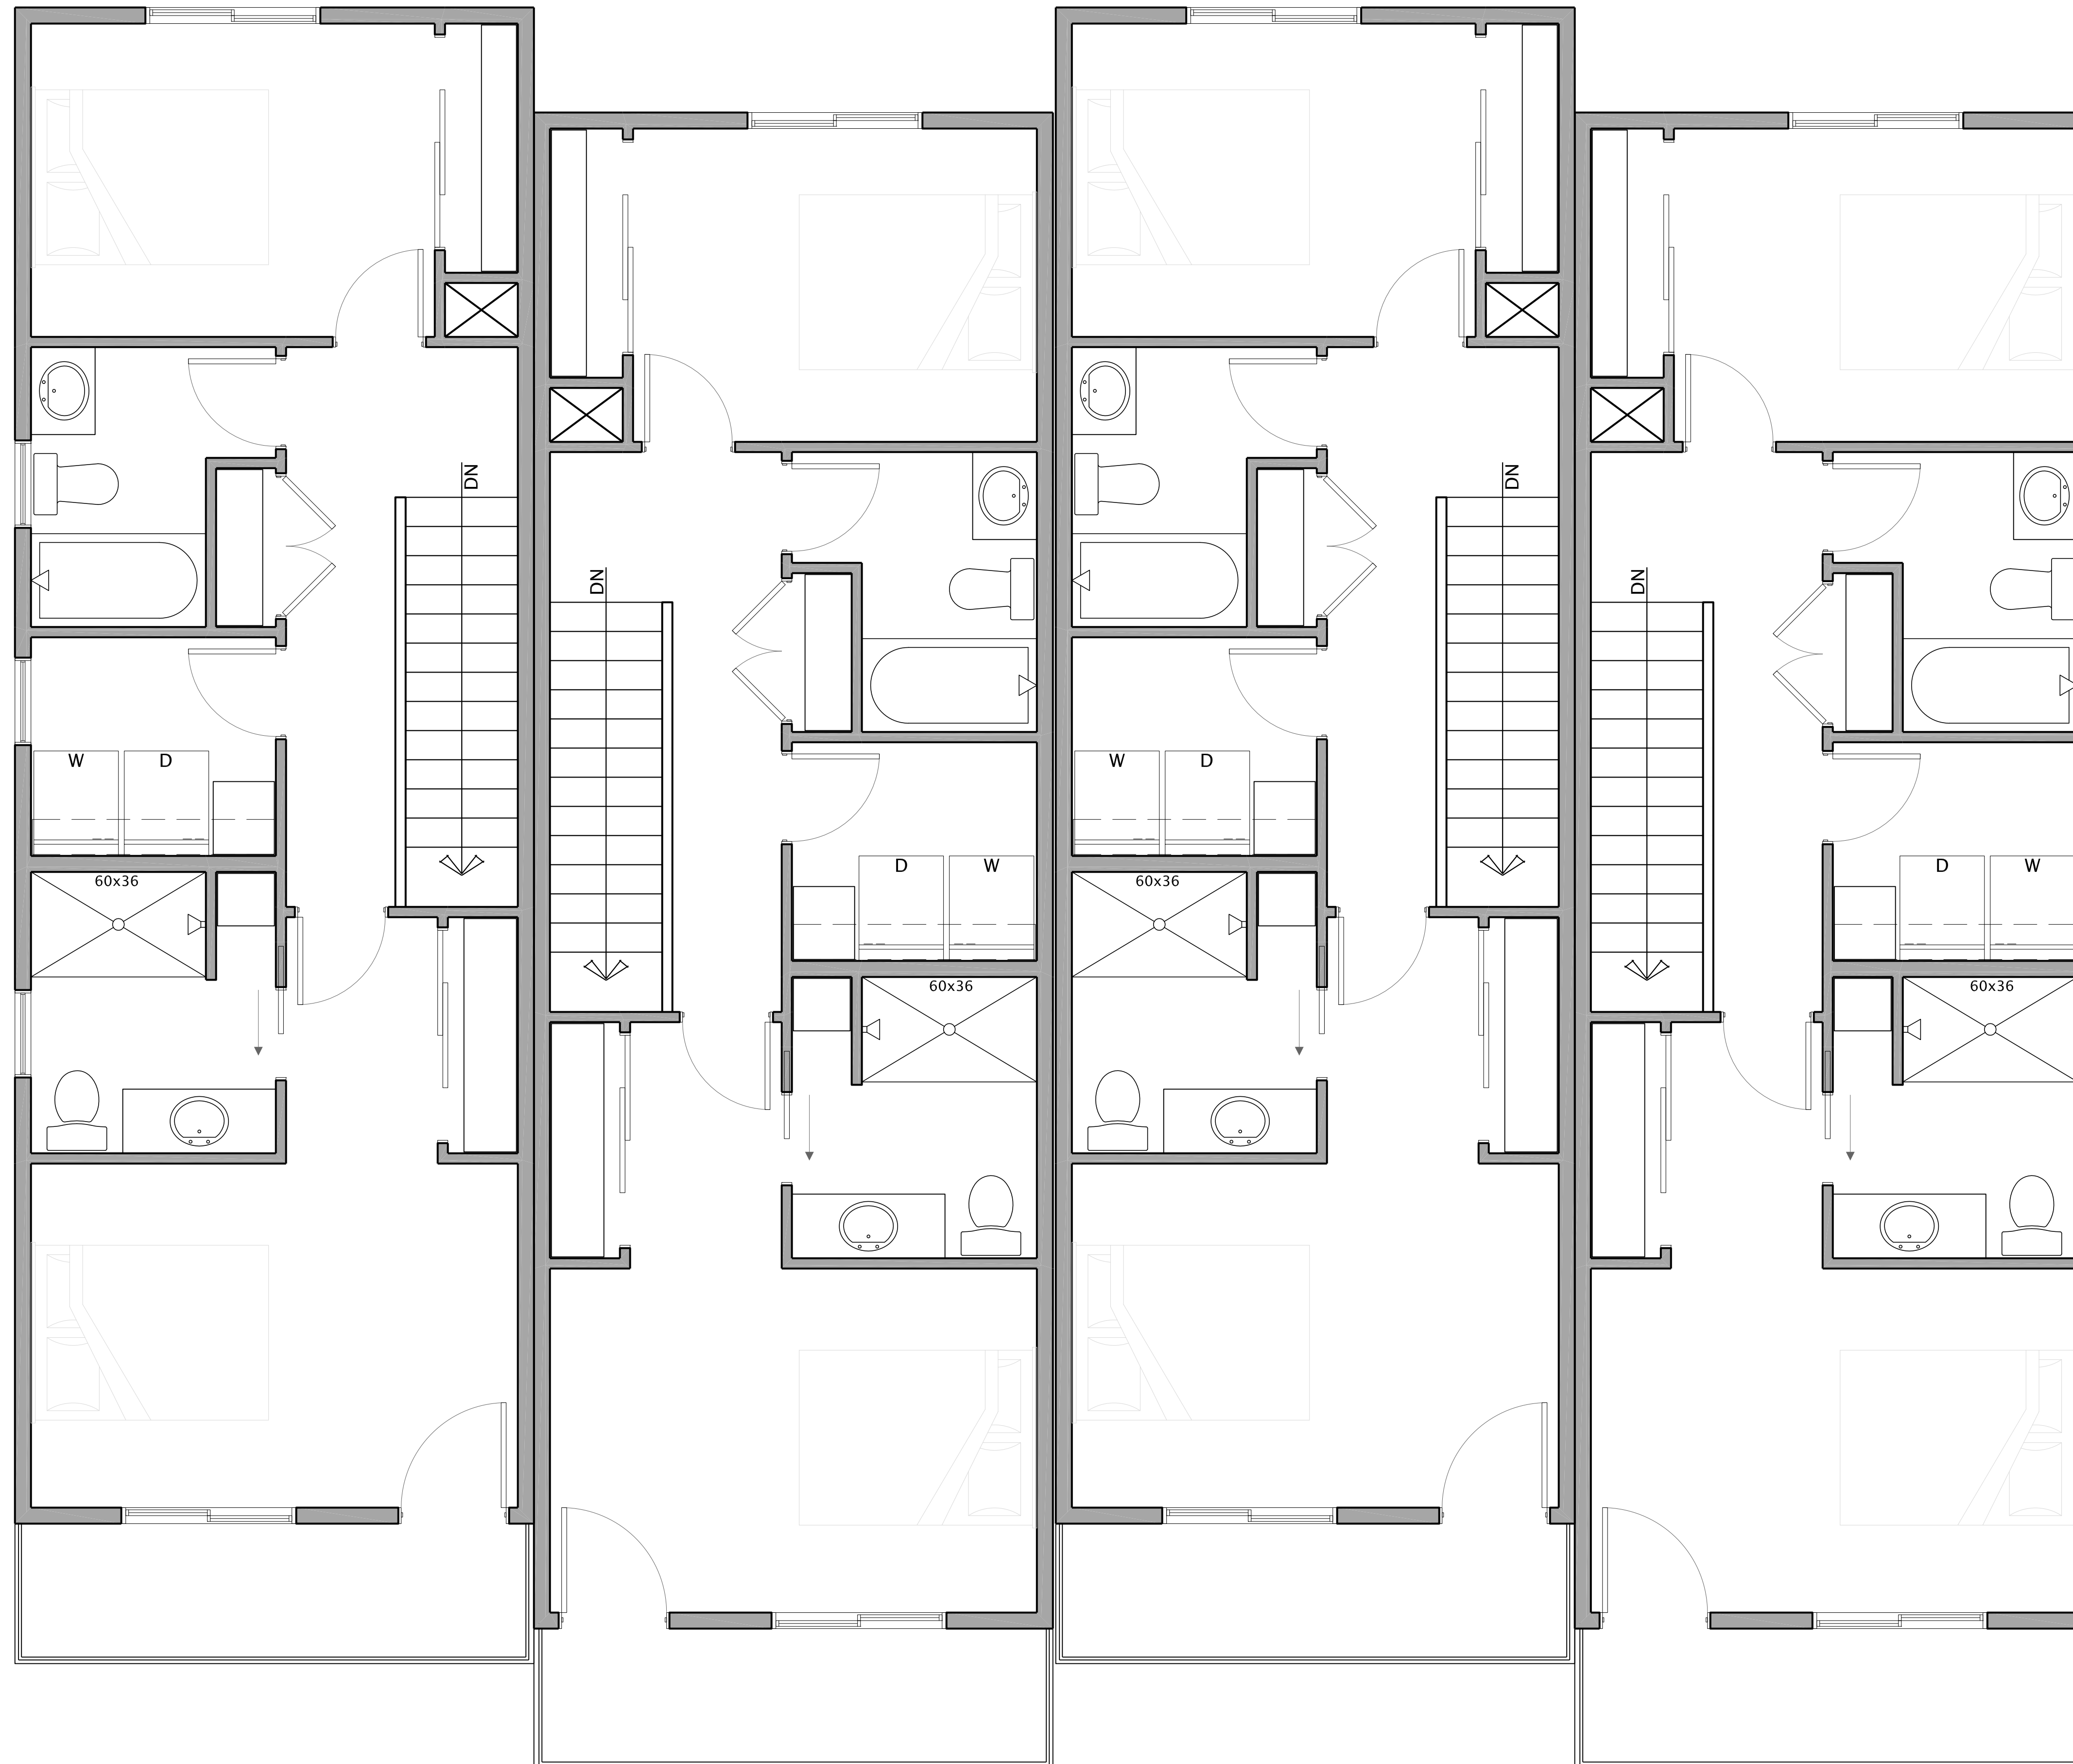

BERKELEY FOURPLEX - MAIN LEVEL

© IRONTOWN MODULAR

INFORMATION	
Floor Area:	2,550 SQ. FT.
Overall Dimensions:	47'-0" x 29'-8"
3 + 3 Bedroom	2 ½ + 2 ½ Bath

BERKELEY FOURPLEX - UPPER LEVEL
 © IRONTOWN MODULAR

INFORMATION PER UNIT	
Floor Area:	1,725 SQ. FT.
Overall Dimensions:	47'-0" x 29'-8"
2 Bedroom	2 ½ Bath