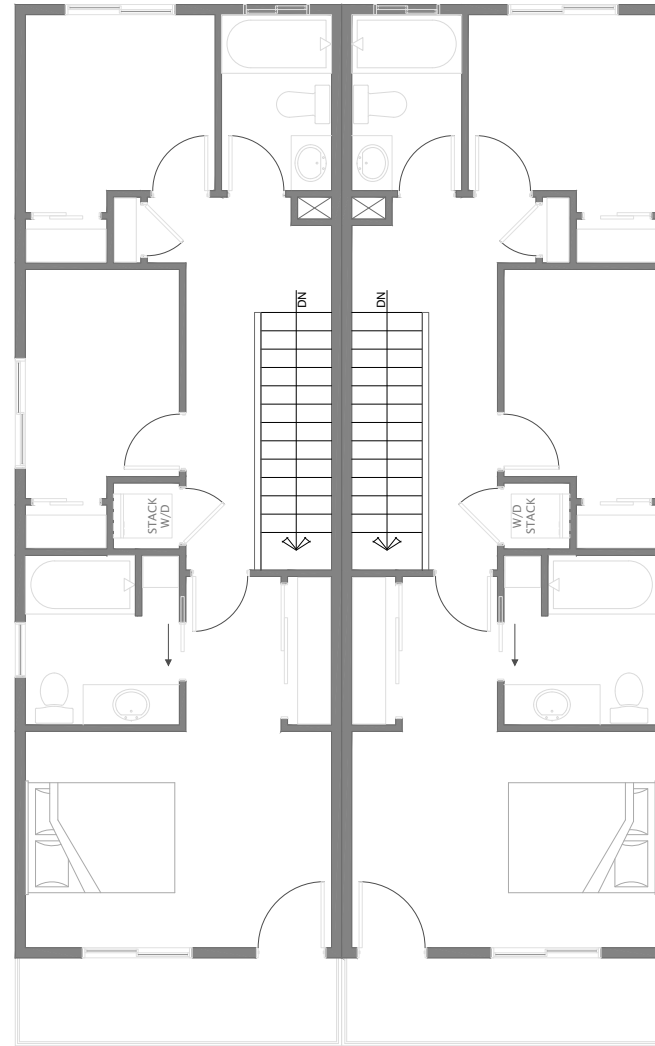

BERKELEY DUPLEX, 2 BED - FLOOR PLAN
 © IRONTOWN MODULAR

INFORMATION	
Floor Area:	2,550 SQ. FT.
Overall Dimensions:	47'-0" x 29'-8"
2 + 2 Bedroom	2 1/2 + 2 1/2 Bath

BERKELEY DUPLEX, 3 BED - FLOOR PLAN

© IRONTOWN MODULAR

INFORMATION	
Floor Area:	2,550 SQ. FT.
Overall Dimensions:	47'-0" x 29'-8"
3 + 3 Bedroom	2 1/2 + 2 1/2 Bath