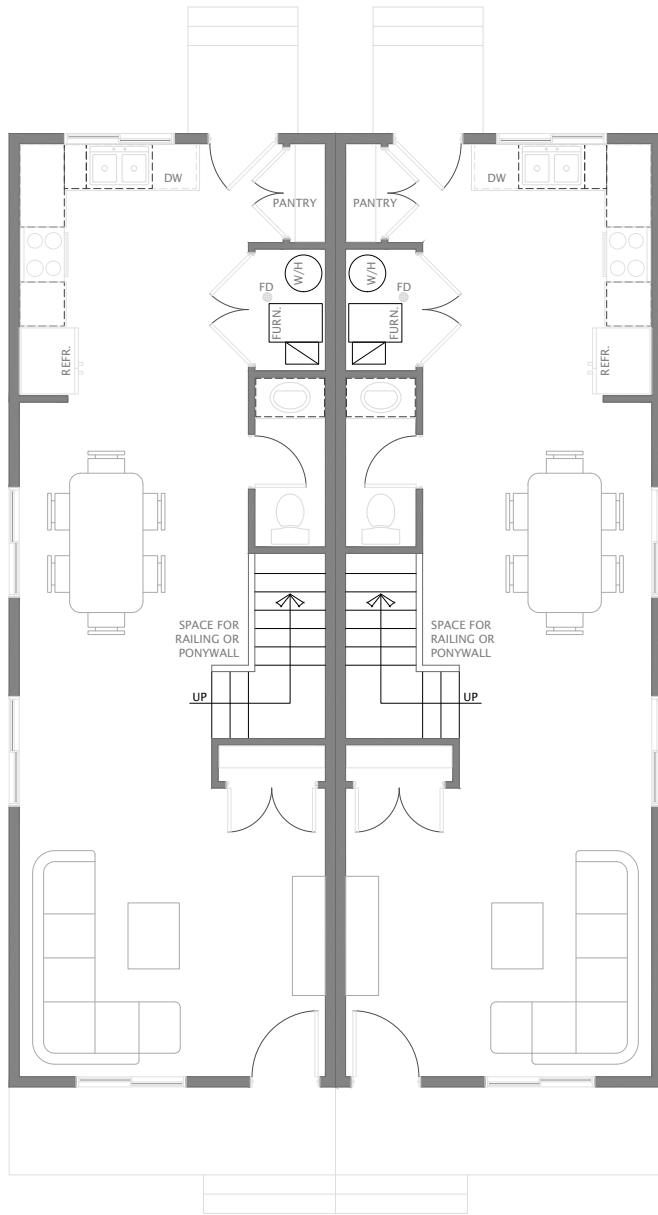

BERKELEY DUPLEX, 2 BED - FLOOR PLAN
 © IRONTOWN MODULAR

INFORMATION	
Floor Area:	2,550 SQ. FT.
Overall Dimensions:	47'-0" x 29'-8"
2 + 2 Bedroom	2 1/2 + 2 1/2 Bath

BERKELEY DUPLEX, 3 BED - FLOOR PLAN

© IRONTOWN MODULAR

INFORMATION	
Floor Area:	2,550 SQ. FT.
Overall Dimensions:	47'-0" x 29'-8"
3 + 3 Bedroom	2 1/2 + 2 1/2 Bath