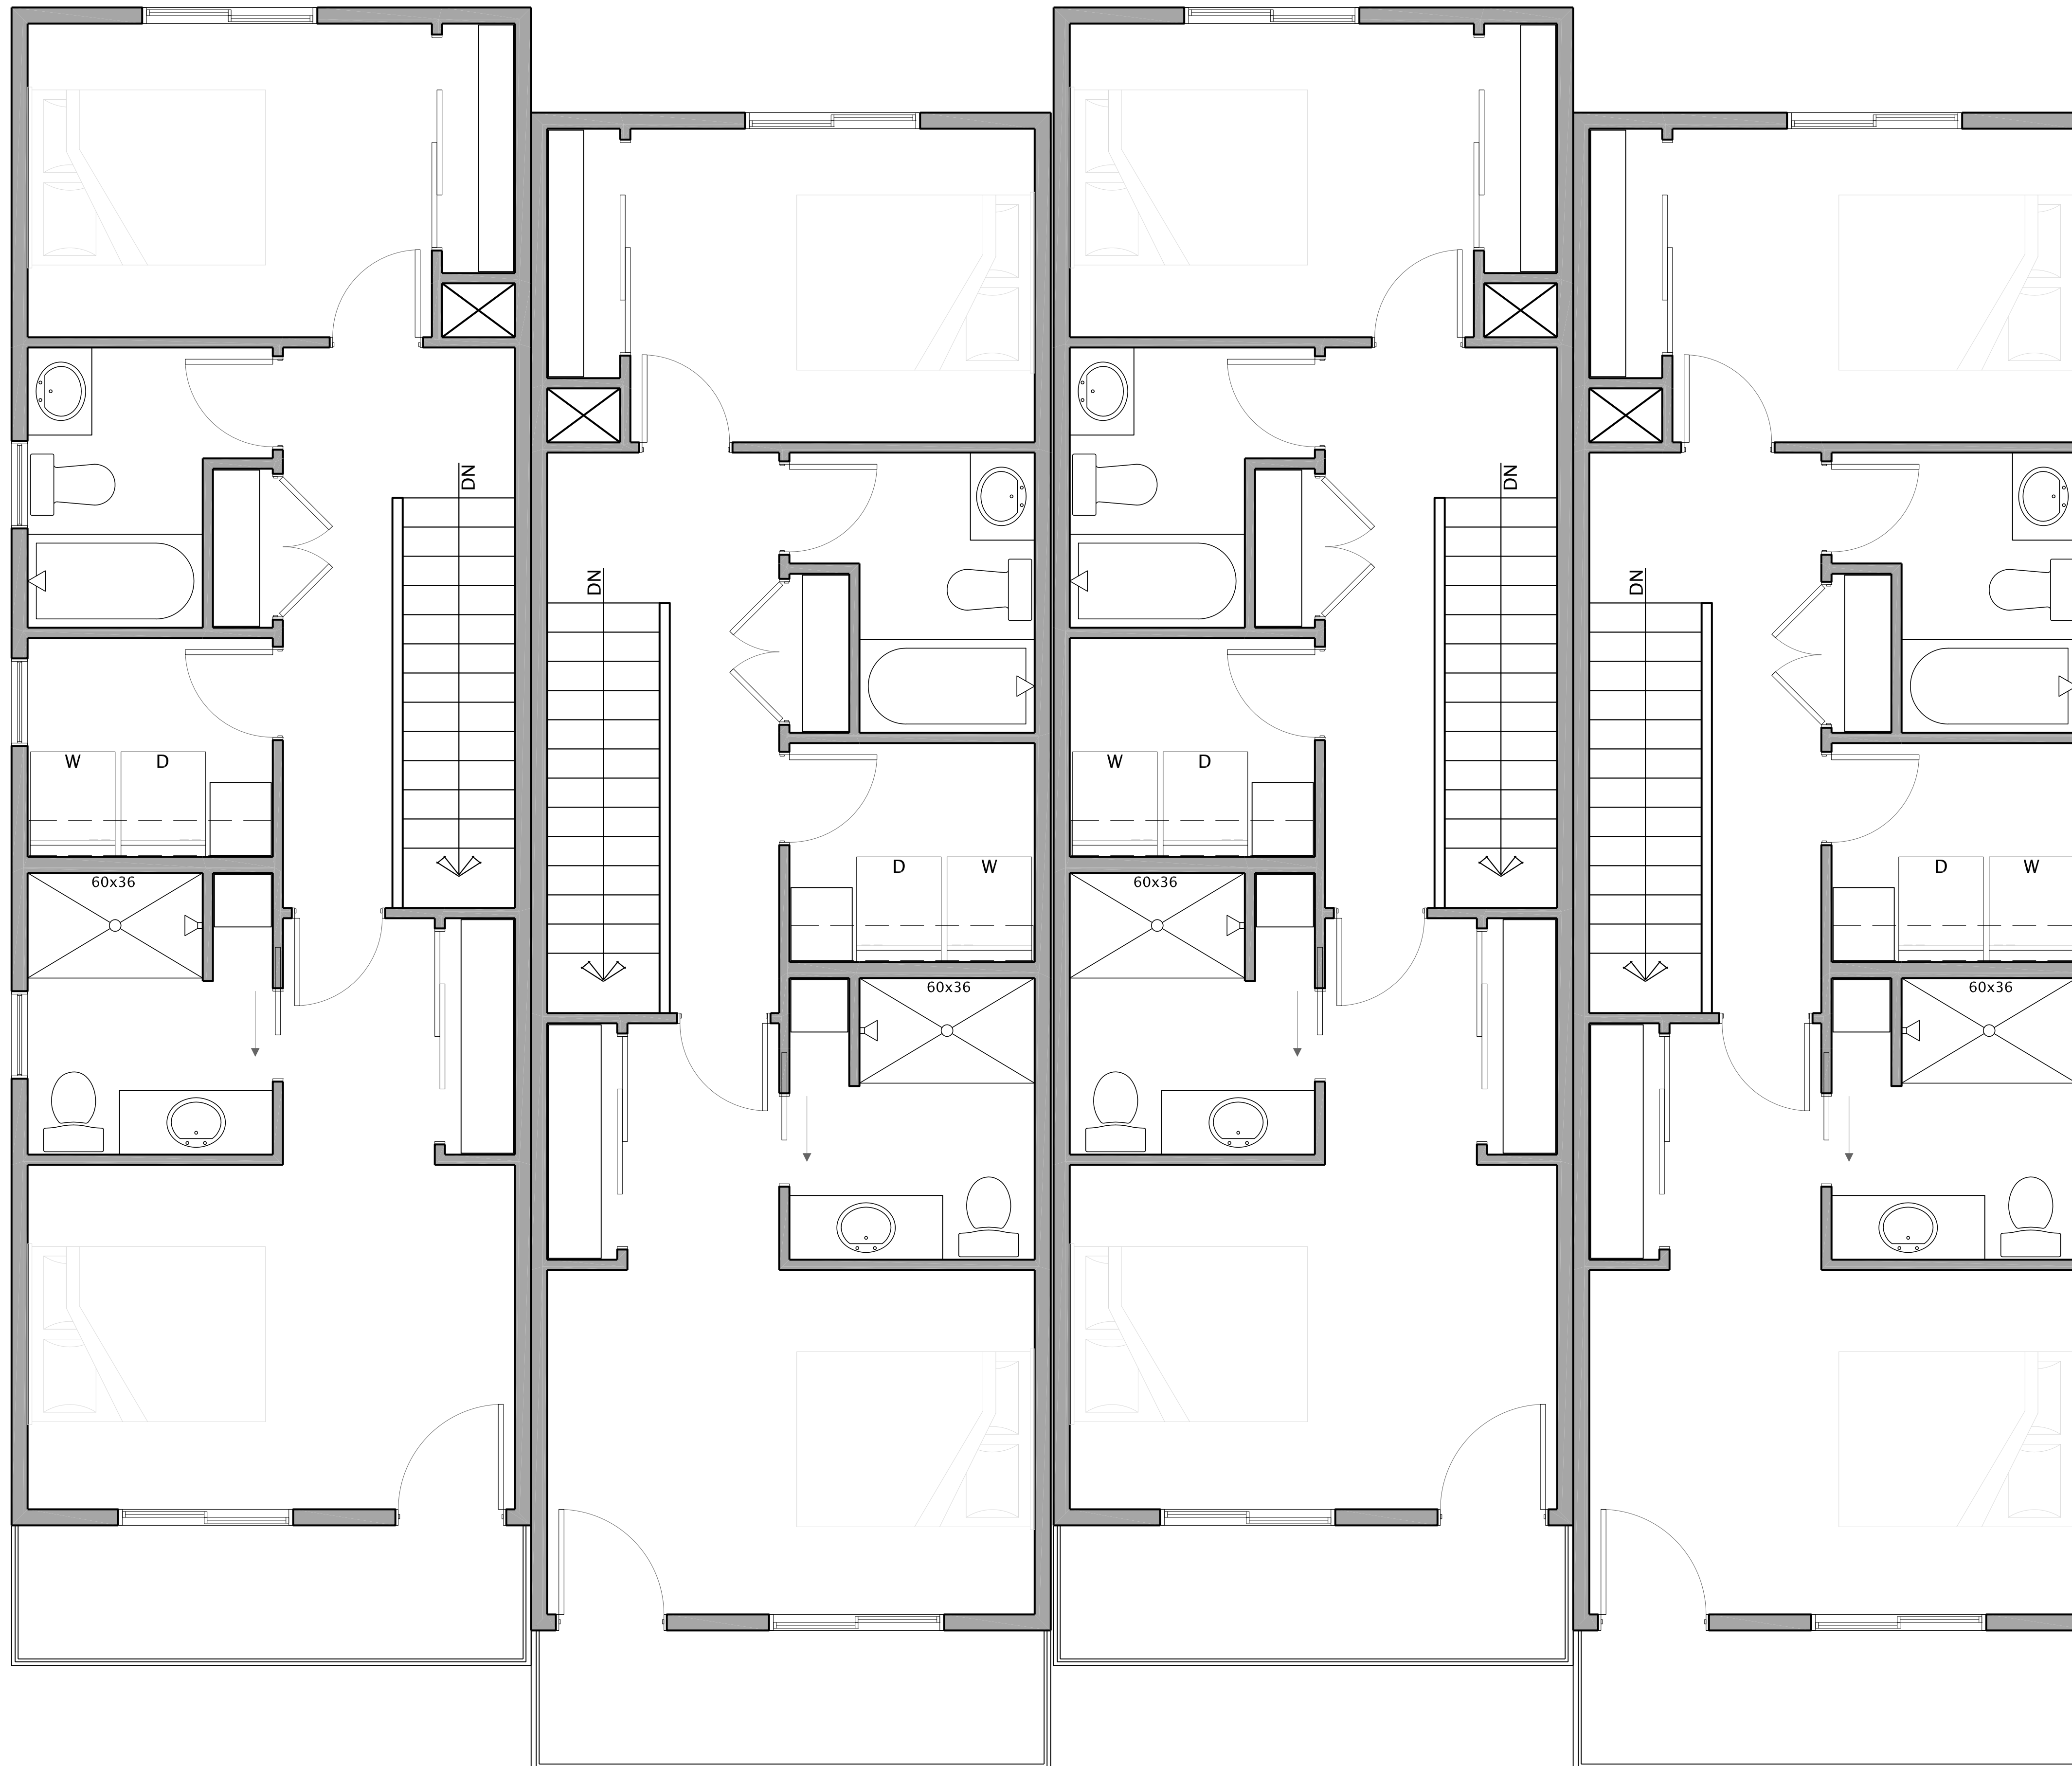

BERKELEY FOURPLEX - MAIN LEVEL

© IRONTOWN MODULAR

INFORMATION	
Floor Area:	2,550 SQ. FT.
Overall Dimensions:	47'-0" x 29'-8"
3 + 3 Bedroom	2 ½ + 2 ½ Bath

BERKELEY FOURPLEX - UPPER LEVEL
 © IRONTOWN MODULAR

INFORMATION PER UNIT	
Floor Area:	1,725 SQ. FT.
Overall Dimensions:	47'-0" x 29'-8"
2 Bedroom	2 ½ Bath