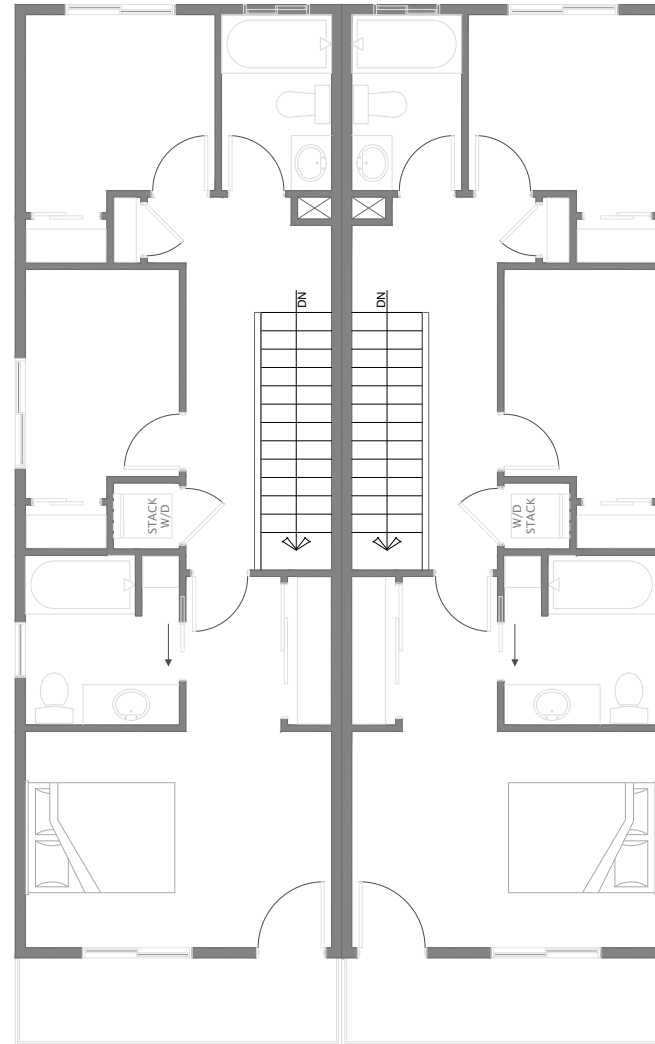

BERKELEY DUPLEX, 2 BED - FLOOR PLAN
 © IRONTOWN MODULAR

INFORMATION	
Floor Area:	2,550 SQ. FT.
Overall Dimensions:	47'-0" x 29'-8"
2 + 2 Bedroom	2 1/2 + 2 1/2 Bath

BERKELEY DUPLEX, 3 BED - FLOOR PLAN

© IRONTOWN MODULAR

INFORMATION	
Floor Area:	2,550 SQ. FT.
Overall Dimensions:	47'-0" x 29'-8"
3 + 3 Bedroom	2 1/2 + 2 1/2 Bath