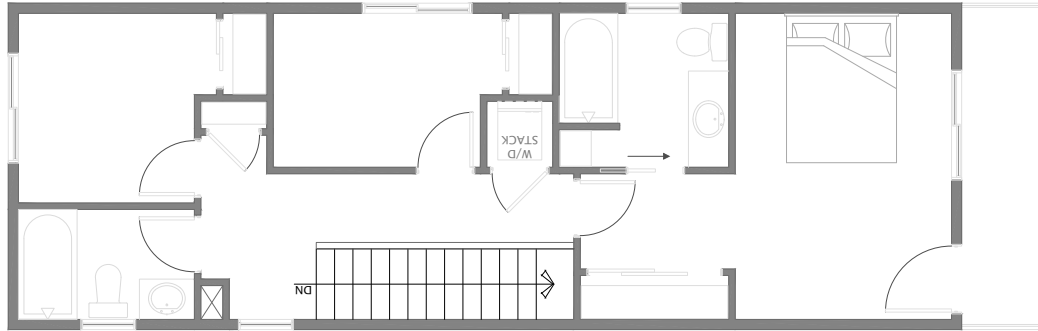

BERKELEY 2 BED - FLOOR PLAN

© IRONTOWN HOMES

INFORMATION	
Floor Area:	1,150 SQ. FT.
Overall Dimensions:	48'-0" x 15'-0"
2 Bedroom	2 1/2 Bath

BERKELEY 3 BED - FLOOR PLAN

© IRONTOWN HOMES

INFORMATION	
Floor Area:	1,150 SQ. FT.
Overall Dimensions:	48'-0" x 15'-0"
3 Bedroom	2 1/2 Bath