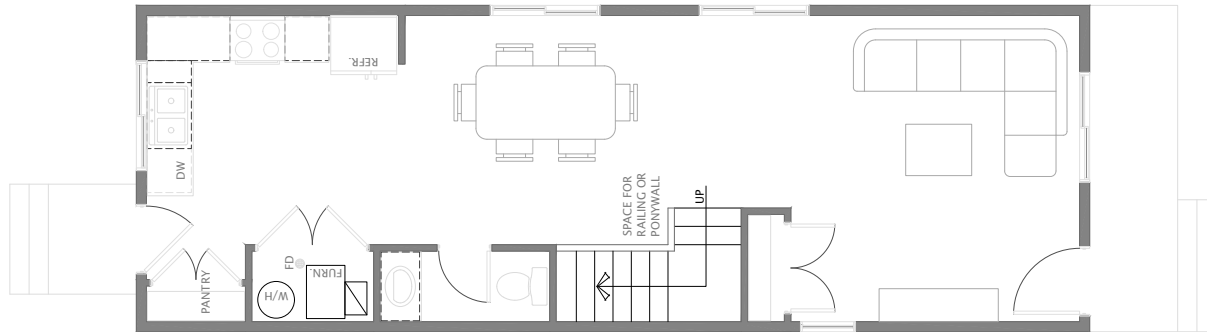

BERKELEY 2 BED - FLOOR PLAN

© IRONTOWN HOMES

INFORMATION	
Floor Area:	1,150 SQ. FT.
Overall Dimensions:	48'-0" x 15'-0"
2 Bedroom	2 1/2 Bath

BERKELEY 3 BED - FLOOR PLAN

© IRONTOWN HOMES

INFORMATION	
Floor Area:	1,150 SQ. FT.
Overall Dimensions:	48'-0" x 15'-0"
3 Bedroom	2 1/2 Bath