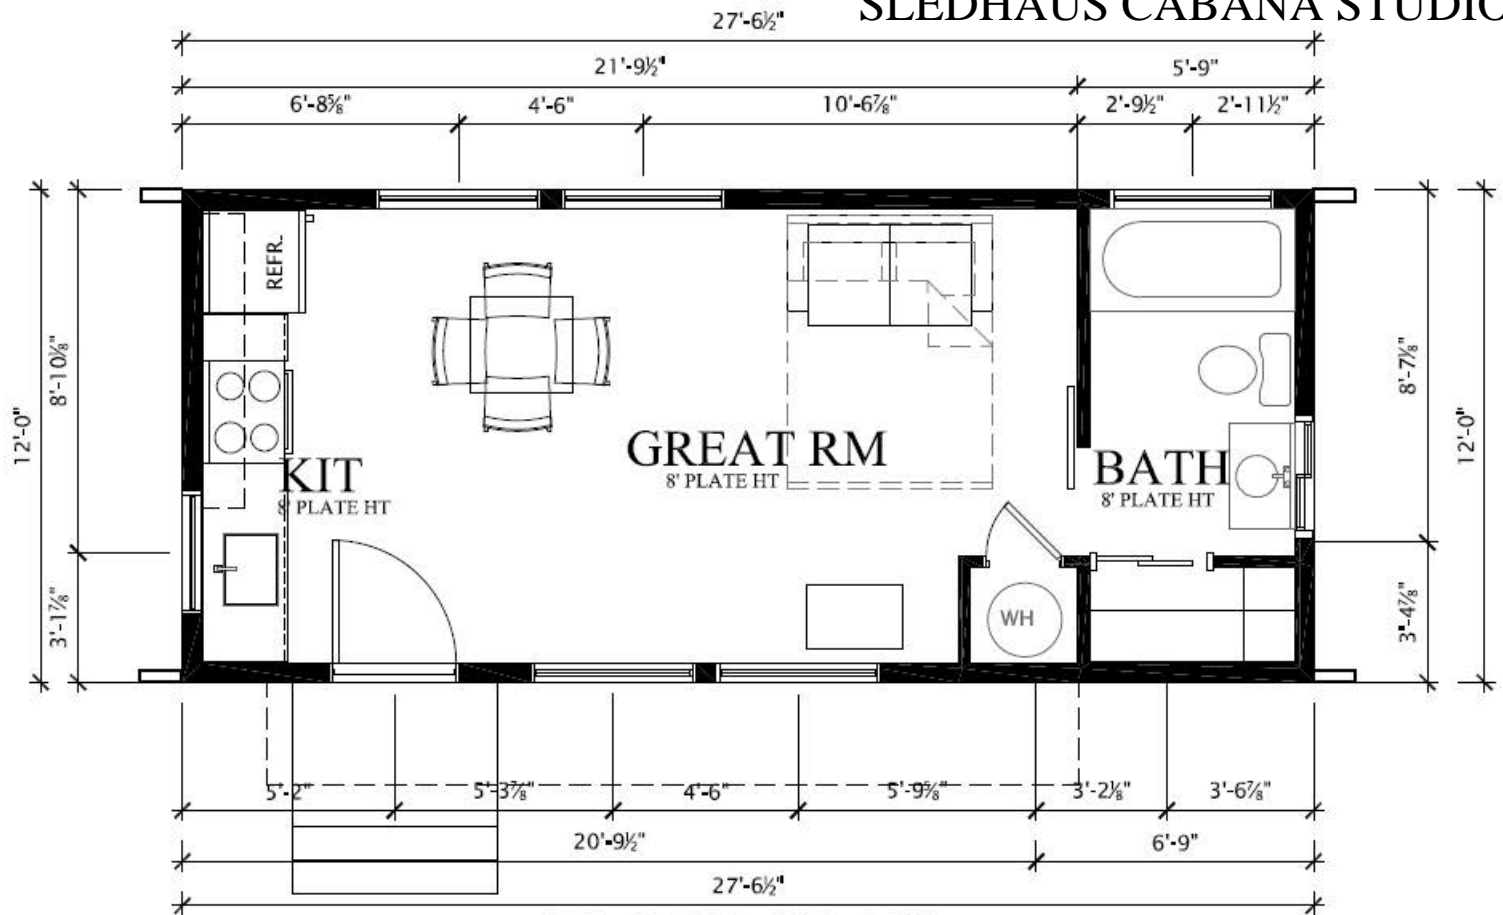

SLEDHAUS CABANA STUDIO

FLOOR PLAN

SCALE: 1/4" 24X36.....1/8" 11X17
 330 SQ FT